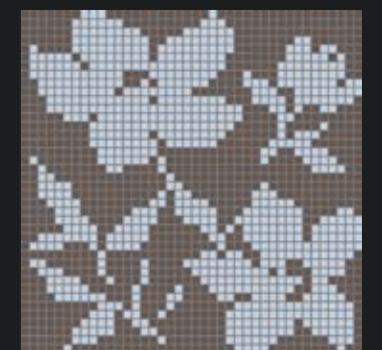

XS_05 anthracite
30x30/12"x12"
XS5100

XS_05 anthracite: esempio di posa 1
laying example 1/Installation Beispiel 1
exemple d'installation 1

XS_05 ice: esempio di posa 2
laying example 2/Installation Beispiel 2
exemple d'installation 2

XS_06

27

XS_06 ice
60x60/24"x24"
XS660

XS_06 mud
60x60/24"x24"
XS690

XS_07

30

XS_07 ice
30x30/12"x12"
XS760

XS_07 anthracite
30x30/12"x12"
XS7100